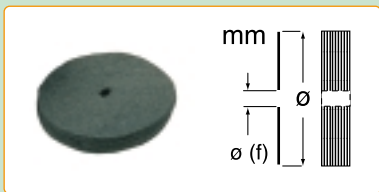

In panno grigioverde per mozzi metallici - sfusi a peso Grey-green cloth for metallic hubs - by weight En toile "gris/vert" pour moyeux métalliques - en vrac au poids
0875P/150	ø 150 mm, ø 10 (f) mm
0875P/200	ø 200 mm, ø 20 (f) mm
0875P/250	ø 250 mm, ø 20 (f) mm
0875P/300	ø 300 mm, ø 30 (f) mm