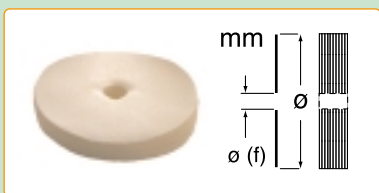

0878

Mozzo portadischi in ottone
Brass disk-holding hub
moyeu porte-disques en laiton

Dischi circolari

Circular disks
Disques circulaires

	"Scotchbrite" rosso per mozzi metallici Red "Scotchbrite" disks for metallic hubs "Scotchbrite" rouge pour moyeux métalliques
0931/2	ø 120 x 10 mm, ø 6 (f) mm, medio / Medium / type moyen
0931/3	ø 120 x 10 mm, ø 6 (f) mm, fine / Fine / type fin
0931/4	ø 120 x 10 mm, ø 6 (f) mm, extra-fine / Extra-fine / type extra-fin
0931/62	ø 150 x 10 mm, ø 6 (f) mm, medio / Medium / type moyen
0931/65	ø 150 x 10 mm, ø 6 (f) mm, fine / Fine / type fin
0931/67	ø 150 x 10 mm, ø 6 (f) mm, extra-fine / Extra-fine / type extra-fin