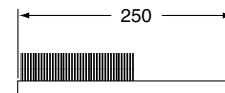

Spazzola retta in pelo di capra bianco, soffice "uso lepre"

Straight brush, soft white goats hair to recover filing

Brosse droite en poil de chèvre blanc, soyeux

0850 | larghezza 24 mm / width 24 mm / largeur 24 mm